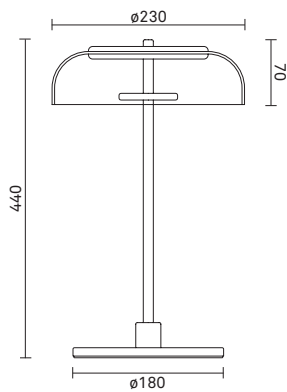

Blossi 1 is a pendant with a wide variety of use and is suitable for both domestic and public spaces.

Product number: 02310121

Dimensions:
ø230mm x 150mm
Ceiling plate: ø120mm
Black fabric cable - Length: 2500mm

Product number: 02480121

Blossi Wall/Ceiling
Dimensions:
ø230mm x 90mm

Integrated LED

NUURA

BLOSSI TABLE

Inspired by the golden light during the Nordic fall, Blossi Collection is designed to give an indirect and soft light.

Product number: 02080121

Dimensions:
ø1030mm x min. 450mm
Ceiling plate: ø120mm
Clear cable - Length: 2500mm

Integrated LED

NUURA

Blossi Collection	Product	Product number	Metal	Glass
	<p>Blossi 1 Dimensions: ø230mm x 150mm Ceiling plate: ø120mm Black fabric cable Length: 2500mm</p> <p>Integrated LED</p>	02310121	Nordic Gold	Clear
	<p>Blossi Wall/Ceiling Dimensions: ø230mm x 90mm</p> <p>Integrated LED</p>	02480121	Nordic Gold	Clear
	<p>Blossi Table Dimensions: ø230mm x 440mm Black fabric cable Length: 2000mm</p> <p>Integrated LED</p>	02530121	Nordic Gold	Clear
	<p>Blossi Floor Dimensions: ø240mm x 1200mm Black fabric cable Length: 2000mm</p> <p>Integrated LED</p>	02580121	Nordic Gold	Clear
	<p>Blossi 8 Dimensions: ø1030mm x min. 450mm Ceiling plate: ø120mm Clear cable Length: 2500mm</p> <p>Integrated LED</p>	02080121	Nordic Gold	Clear