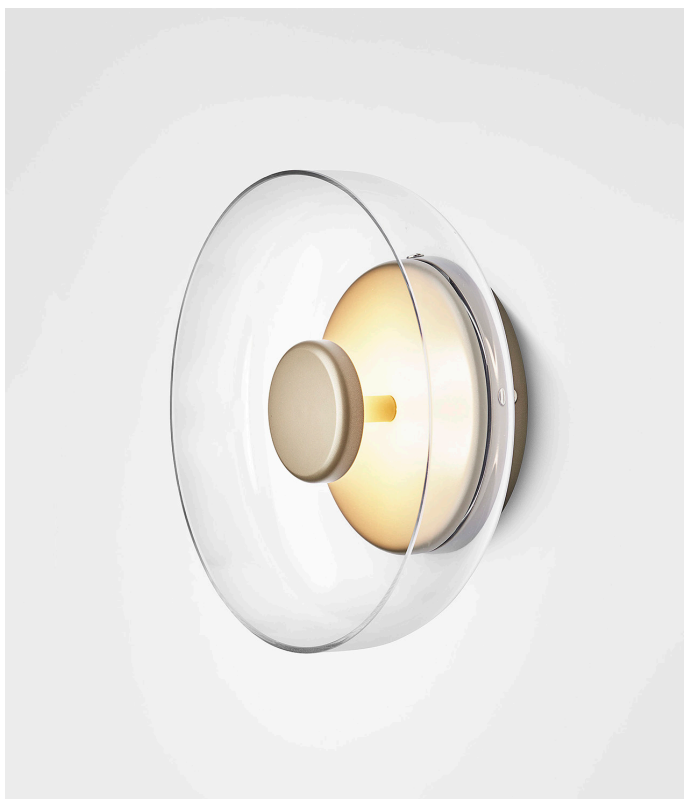

NUURA

BLOSSI 1

Inspired by the golden light during the Nordic fall, Blossi Collection is designed to give an indirect and soft light.

Blossi Collection has beautifully rounded glass lampshades that give a Nordic touch and complete the design.

Blossi 1 is a pendant with a wide variety of use and is suitable for both domestic and public spaces.

Product number: 02310121

Dimensions:
ø230mm x 150mm
Ceiling plate: ø120mm
Black fabric cable - Length: 2500mm

Integrated LED

NUURA

BLOSSI WALL / CEILING

Inspired by the golden light during the Nordic fall, Blossi Collection is designed to give an indirect and soft light.

Blossi Collection has beautifully rounded glass lampshades that give a Nordic touch and complete the design.

Blossi wall/ceiling possesses the grace and balance that characterize a beautiful silent design. Single or positioned in a row the glowing disc lends captivating appeal. Besides domestically the piece can be found in hotels, restaurants and shops.