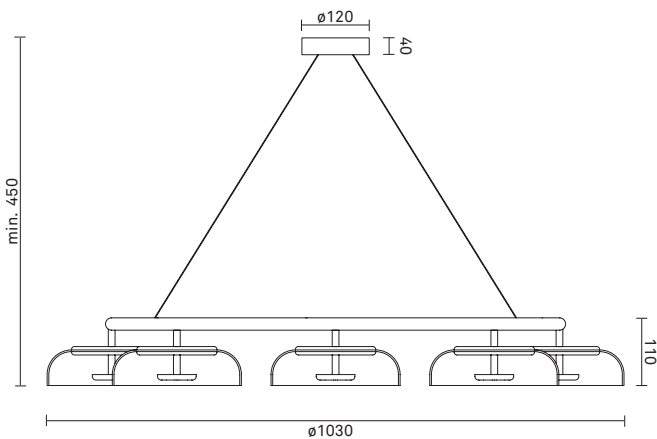

Dimensions:
ø240mm x 1200mm
Black fabric cable - Length: 2000mm

Integrated LED

NUURA

BLOSSI 8

Inspired by the golden light during the Nordic fall, Blossi Collection is designed to give an indirect and soft light.

Product number: 02080121

Dimensions:
ø1030mm x min. 450mm
Ceiling plate: ø120mm
Clear cable - Length: 2500mm

Integrated LED

NUURA

Blossi Collection	Product	Product number	Metal	Glass
	<p>Blossi 1 Dimensions: ø230mm x 150mm Ceiling plate: ø120mm Black fabric cable Length: 2500mm</p> <p>Integrated LED</p>	02310121	Nordic Gold	Clear
	<p>Blossi Wall/Ceiling Dimensions: ø230mm x 90mm</p> <p>Integrated LED</p>	02480121	Nordic Gold	Clear
	<p>Blossi Table Dimensions: ø230mm x 440mm Black fabric cable Length: 2000mm</p> <p>Integrated LED</p>	02530121	Nordic Gold	Clear
	<p>Blossi Floor Dimensions: ø240mm x 1200mm Black fabric cable Length: 2000mm</p> <p>Integrated LED</p>	02580121	Nordic Gold	Clear
	<p>Blossi 8 Dimensions: ø1030mm x min. 450mm Ceiling plate: ø120mm Clear cable Length: 2500mm</p> <p>Integrated LED</p>	02080121	Nordic Gold	Clear