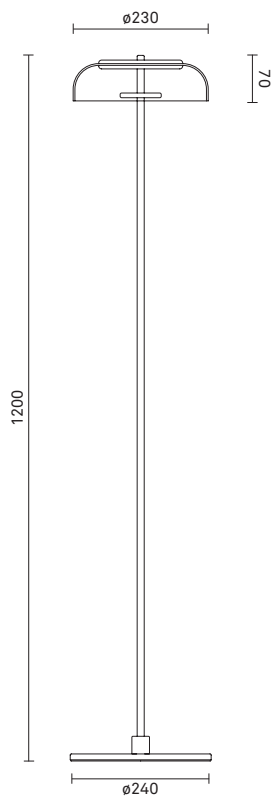

Blossi 1 is a pendant with a wide variety of use and is suitable for both domestic and public spaces.

Product number: 02310121

Dimensions:
ø230mm x 150mm
Ceiling plate: ø120mm
Black fabric cable - Length: 2500mm

Product number: 02480121

Blossi Wall/Ceiling
Dimensions:
ø230mm x 90mm

Integrated LED

NUURA

BLOSSI TABLE

Inspired by the golden light during the Nordic fall, Blossi Collection is designed to give an indirect and soft light.

Product number: 02530121

Dimensions:
 $\varnothing 230\text{mm} \times 440\text{mm}$
Black fabric cable - Length: 2000mm

Integrated LED

NUURA

BLOSSI FLOOR

Inspired by the golden light during the Nordic fall, Blossi Collection is designed to give an indirect and soft light.

Product number: 02080121

Dimensions:
ø1030mm x min. 450mm
Ceiling plate: ø120mm
Clear cable - Length: 2500mm

Integrated LED

NUURA

Blossi Collection	Product	Product number	Metal	Glass
	<p>Blossi 1 Dimensions: ø230mm x 150mm Ceiling plate: ø120mm Black fabric cable Length: 2500mm</p> <p>Integrated LED</p>	02310121	Nordic Gold	Clear
	<p>Blossi Wall/Ceiling Dimensions: ø230mm x 90mm</p> <p>Integrated LED</p>	02480121	Nordic Gold	Clear
	<p>Blossi Table Dimensions: ø230mm x 440mm Black fabric cable Length: 2000mm</p> <p>Integrated LED</p>	02530121	Nordic Gold	Clear
	<p>Blossi Floor Dimensions: ø240mm x 1200mm Black fabric cable Length: 2000mm</p> <p>Integrated LED</p>	02580121	Nordic Gold	Clear
	<p>Blossi 8 Dimensions: ø1030mm x min. 450mm Ceiling plate: ø120mm Clear cable Length: 2500mm</p> <p>Integrated LED</p>	02080121	Nordic Gold	Clear