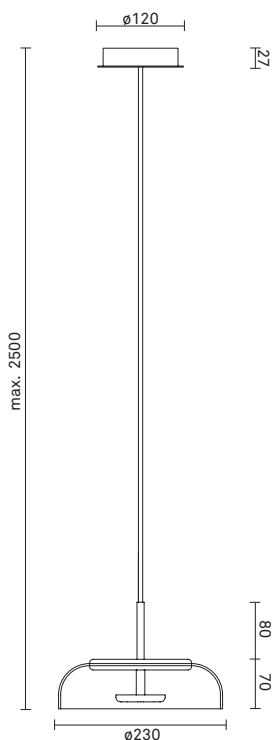

BLOSSI 1

Inspired by the golden light during the Nordic fall, Blossi Collection is designed to give an indirect and soft light.

Blossi Collection has beautifully rounded glass lampshades that give a Nordic touch and complete the design.

Blossi 1 is a pendant with a wide variety of use and is suitable for both domestic and public spaces.

Product number: 02310121

Dimensions:
ø230mm x 150mm
Ceiling plate: ø120mm
Black fabric cable - Length: 2500mm

Integrated LED