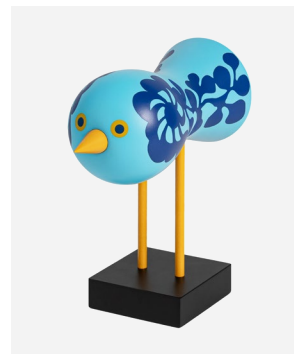

Length – 15.5 cm (6.1")  
Width – 7 cm (2.8")  
Height – 16 cm (6.3")  
Weight – 290 g (0.64 lbs)

**PACKAGE DIMENSIONS & WEIGHT**

Length – 19 cm (7.5")  
Width – 19.2 cm (7.6")  
Height – 7.2 cm (2.8")  
Weight – 400 g (0.88 lbs)

## Models

**BIRDS 1967, NO. 1**  
2876-2000

**BIRDS 1967, NO. 2**  
2876-0100

**BIRDS 1967, NO. 3**  
2876-3000

**BIRDS 1967, NO. 4**  
2876-1000

**BIRDS 1967, NO. 5**  
2876-5100

**BIRDS 1967, NO. 6**  
2876-4000