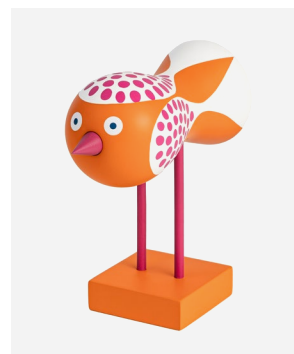

BIRDS 1967, NO. 8
2876-4600

Design House *Stockholm*