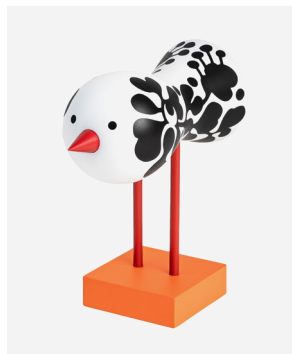

Design Objects

**COUNTRY OF ORIGIN**

Vietnam

**MATERIAL**

Solid beech,  
water-based paint.

**CARE**

Wipe with dry cloth.  
Avoid sun bleaching

**DIMENSIONS & WEIGHT**

Length – 15.5 cm (6.1")  
Width – 7 cm (2.8")  
Height – 16 cm (6.3")  
Weight – 290 g (0.64 lbs)

**PACKAGE DIMENSIONS & WEIGHT**

Length – 19 cm (7.5")  
Width – 19.2 cm (7.6")  
Height – 7.2 cm (2.8")  
Weight – 400 g (0.88 lbs)

## Models

**BIRDS 1967, NO. 1**  
2876-2000

**BIRDS 1967, NO. 2**  
2876-0100

**BIRDS 1967, NO. 3**  
2876-3000

**BIRDS 1967, NO. 4**  
2876-1000

**BIRDS 1967, NO. 5**  
2876-5100

**BIRDS 1967, NO. 6**  
2876-4000