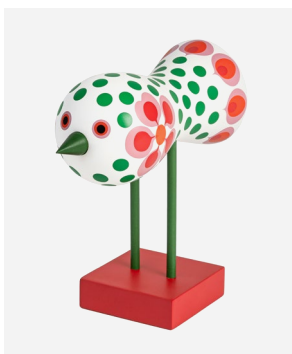

Length – 15.5 cm (6.1")  
Width – 7 cm (2.8")  
Height – 16 cm (6.3")  
Weight – 290 g (0.64 lbs)

**PACKAGE DIMENSIONS & WEIGHT**

Length – 19 cm (7.5")  
Width – 19.2 cm (7.6")  
Height – 7.2 cm (2.8")  
Weight – 400 g (0.88 lbs)

## Models

**BIRDS 1967, NO. 1**  
2876-2000

**BIRDS 1967, NO. 2**  
2876-0100

**BIRDS 1967, NO. 3**  
2876-3000

**BIRDS 1967, NO. 4**  
2876-1000

**BIRDS 1967, NO. 5**  
2876-5100

**BIRDS 1967, NO. 6**  
2876-4000