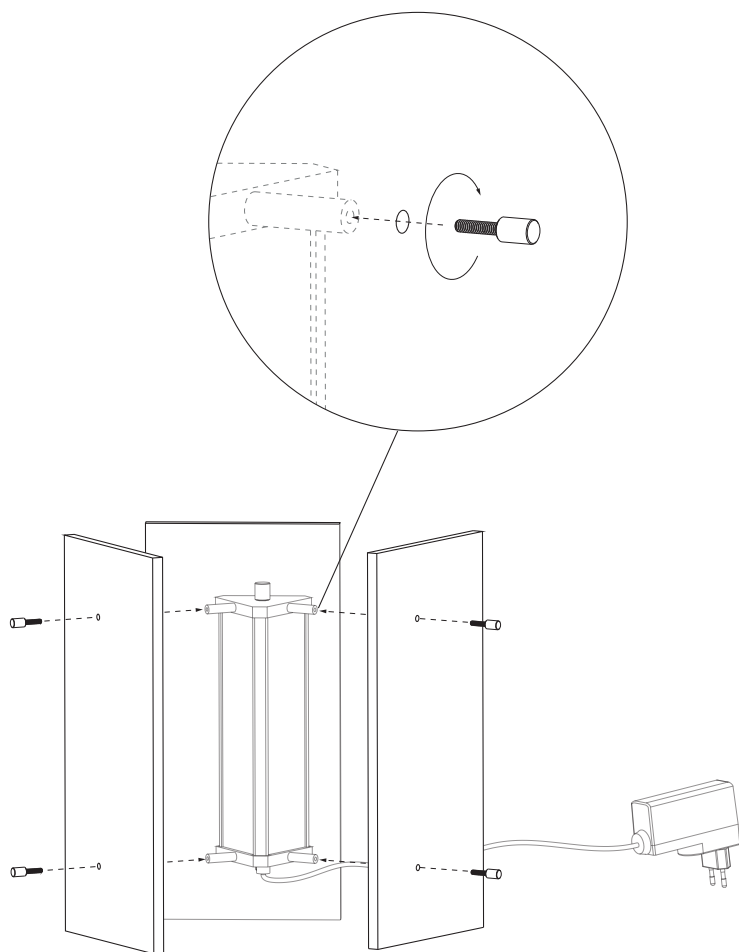

Technical Specifications

Oeste Table Lamp

Voltage:	100-240V - 50/60Hz
Wattage:	14W
Dimmable:	Yes, 10-100%
Degree of protection:	IP20
Certification:	Class II, CE, CB, EMC, RoHs
Lightsources:	Changeable LED, average lifespan 50.000 hrs.
Light specification:	2700K, 140 Lumen, CRI >90
Weight:	6,5 kg

Box Content

(3 x)

(1 x)

(6 x)

(1 x)

01

02

03