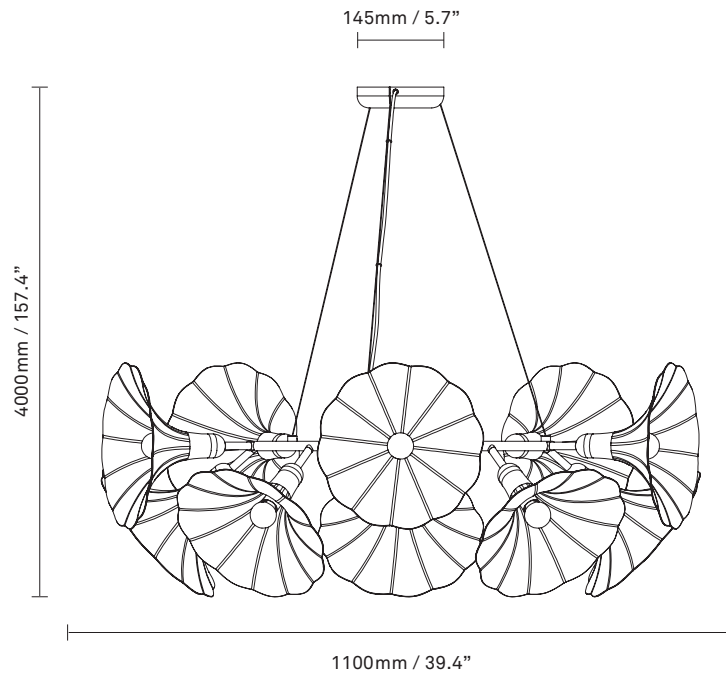

NUURA

PETALII 10
white / polished brass

Design: Nika Zupanc, 2023

Petalii 10 is a statement piece, an object of conversation, evoking interesting stories within a décor.

Explore the rest of the **Petalii** collection on our website, [here](#)

Product no.: EU - 2111001

Type: Chandelier - indoor

Colour: Metal: white, chrome brass finish

Materials: Powder-coated metal, anodized metal

Dimensions: 1000mm / 39.4in x 400mm / 15.7in
Cable length: max 4000mm / 157.4in
Ceiling plate: 145mm / 5.7in

Weight: 6000g

Packaging: Dimensions: L: 1100mm / 43.3in x
W: 1100mm / 43.3in x H: 450mm /
17.7in Weight: 6100g
Total weight incl. product: 12100g
Number of parcels: 1
Material: Brown cardboard

Certifications: CE, UKCA, IP20, Class II