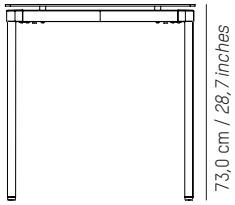

70,0 cm / 27,6 inches

70,0 cm / 27,6 inches

The Fromme collection stands out by its pure line and compact design. Absorbers placed under the seating gives a soft and very comfortable flexibility to the chair. Made from aluminium, a sustainable and recyclable

PHYSICAL	MEASURES	Length	70,0 cm / 27,6 inches	Width	70,0 cm / 27,6 inches
		Height	73,0 cm / 28,7 inches	Weight	14,5 kg / 32,0 lb
	PARCEL LOGISTICS	Box 1/1	88,0 x 77,0 x 20,0 cm 34,6 x 30,3 x 7,9 inches 18,0 kg 39,7 lb		