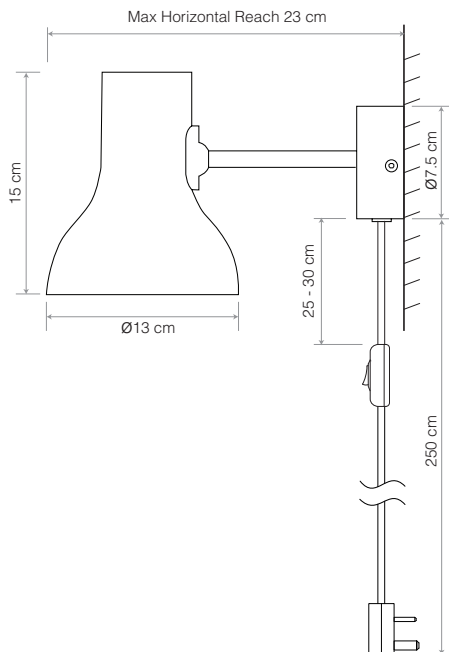

Materials

- Matt paint finish
- Aluminium shade and arm
- Aluminium wall plate
- IP20 rating

Dimensions

- Shade diameter: \varnothing 13cm
- Shade height: 15cm
- Max reach: 23cm (from wall to shade)
- Wall plate diameter: \varnothing 7.5cm
- Light Packaging (L x W x H): 18cm x 15cm x 26cm
- Light Packaged Weight: 0.55kg

Electrical

- Voltage: 220/240V, 50/60Hz
- Class II - Double insulated
- Inline cable switch (25-30cm from product)
- 250cm cable
- Plug: 2-pin Europlug to CEE 7/16
- E27 lamp holder
- Maximum permitted bulb: 20W CFL / 10W LED E27
- Bulb not included