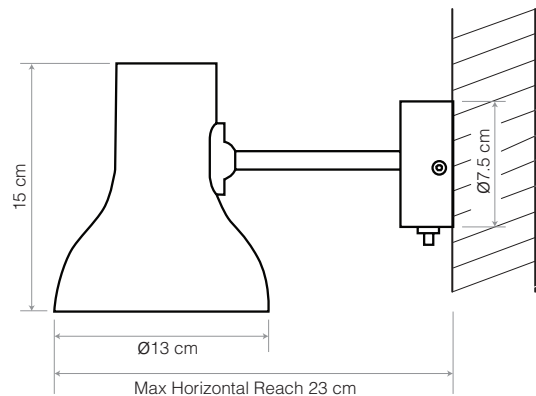

Electrical

- Voltage: 220/240V, 50/60Hz
- Class II - Double insulated
- E27 lamp holder
- Maximum permitted bulb: 20W CFL / 10W LED E27
- Push switch on wall plate
- Light can be wired to an external light switch